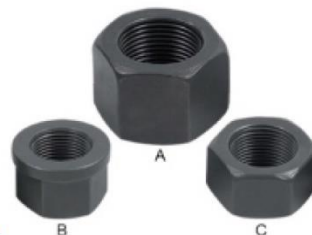

ITEM NO: DX-0049
ARTICLE: Wheel Nut (Drum Nut)
QUALITY: Grade8/ Grade10
MODEL:
SURFACE PROTECTION:
Zinc Phosphate+Protective Oil(Black/Grey)
Zinc Galvanize(Silver/Yellow/Dacromaet(Silver)