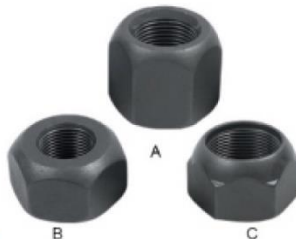

ITEM NO: DX-0048
ARTICLE: Wheel Nut
QUALITY: Grade8/ Grade10
MODEL:
SURFACE PROTECTION:
Zinc Phosphate+Protective Oil(Black/Grey)
Zinc Galvanize(Silver/Yellow/Dacromaet(Silver)