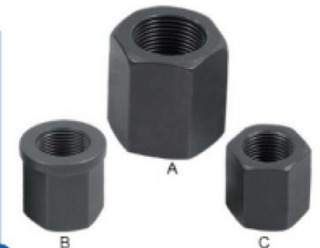

ITEM NO: DX-0050
ARTICLE: High Nut
QUALITY: Grade8/ Grade10
MODEL:
SURFACE PROTECTION:
Zinc Phosphate+Protective Oil(Black/Grey)
Zinc Galvanize(Silver/Yellow/Dacromaet(Silver)